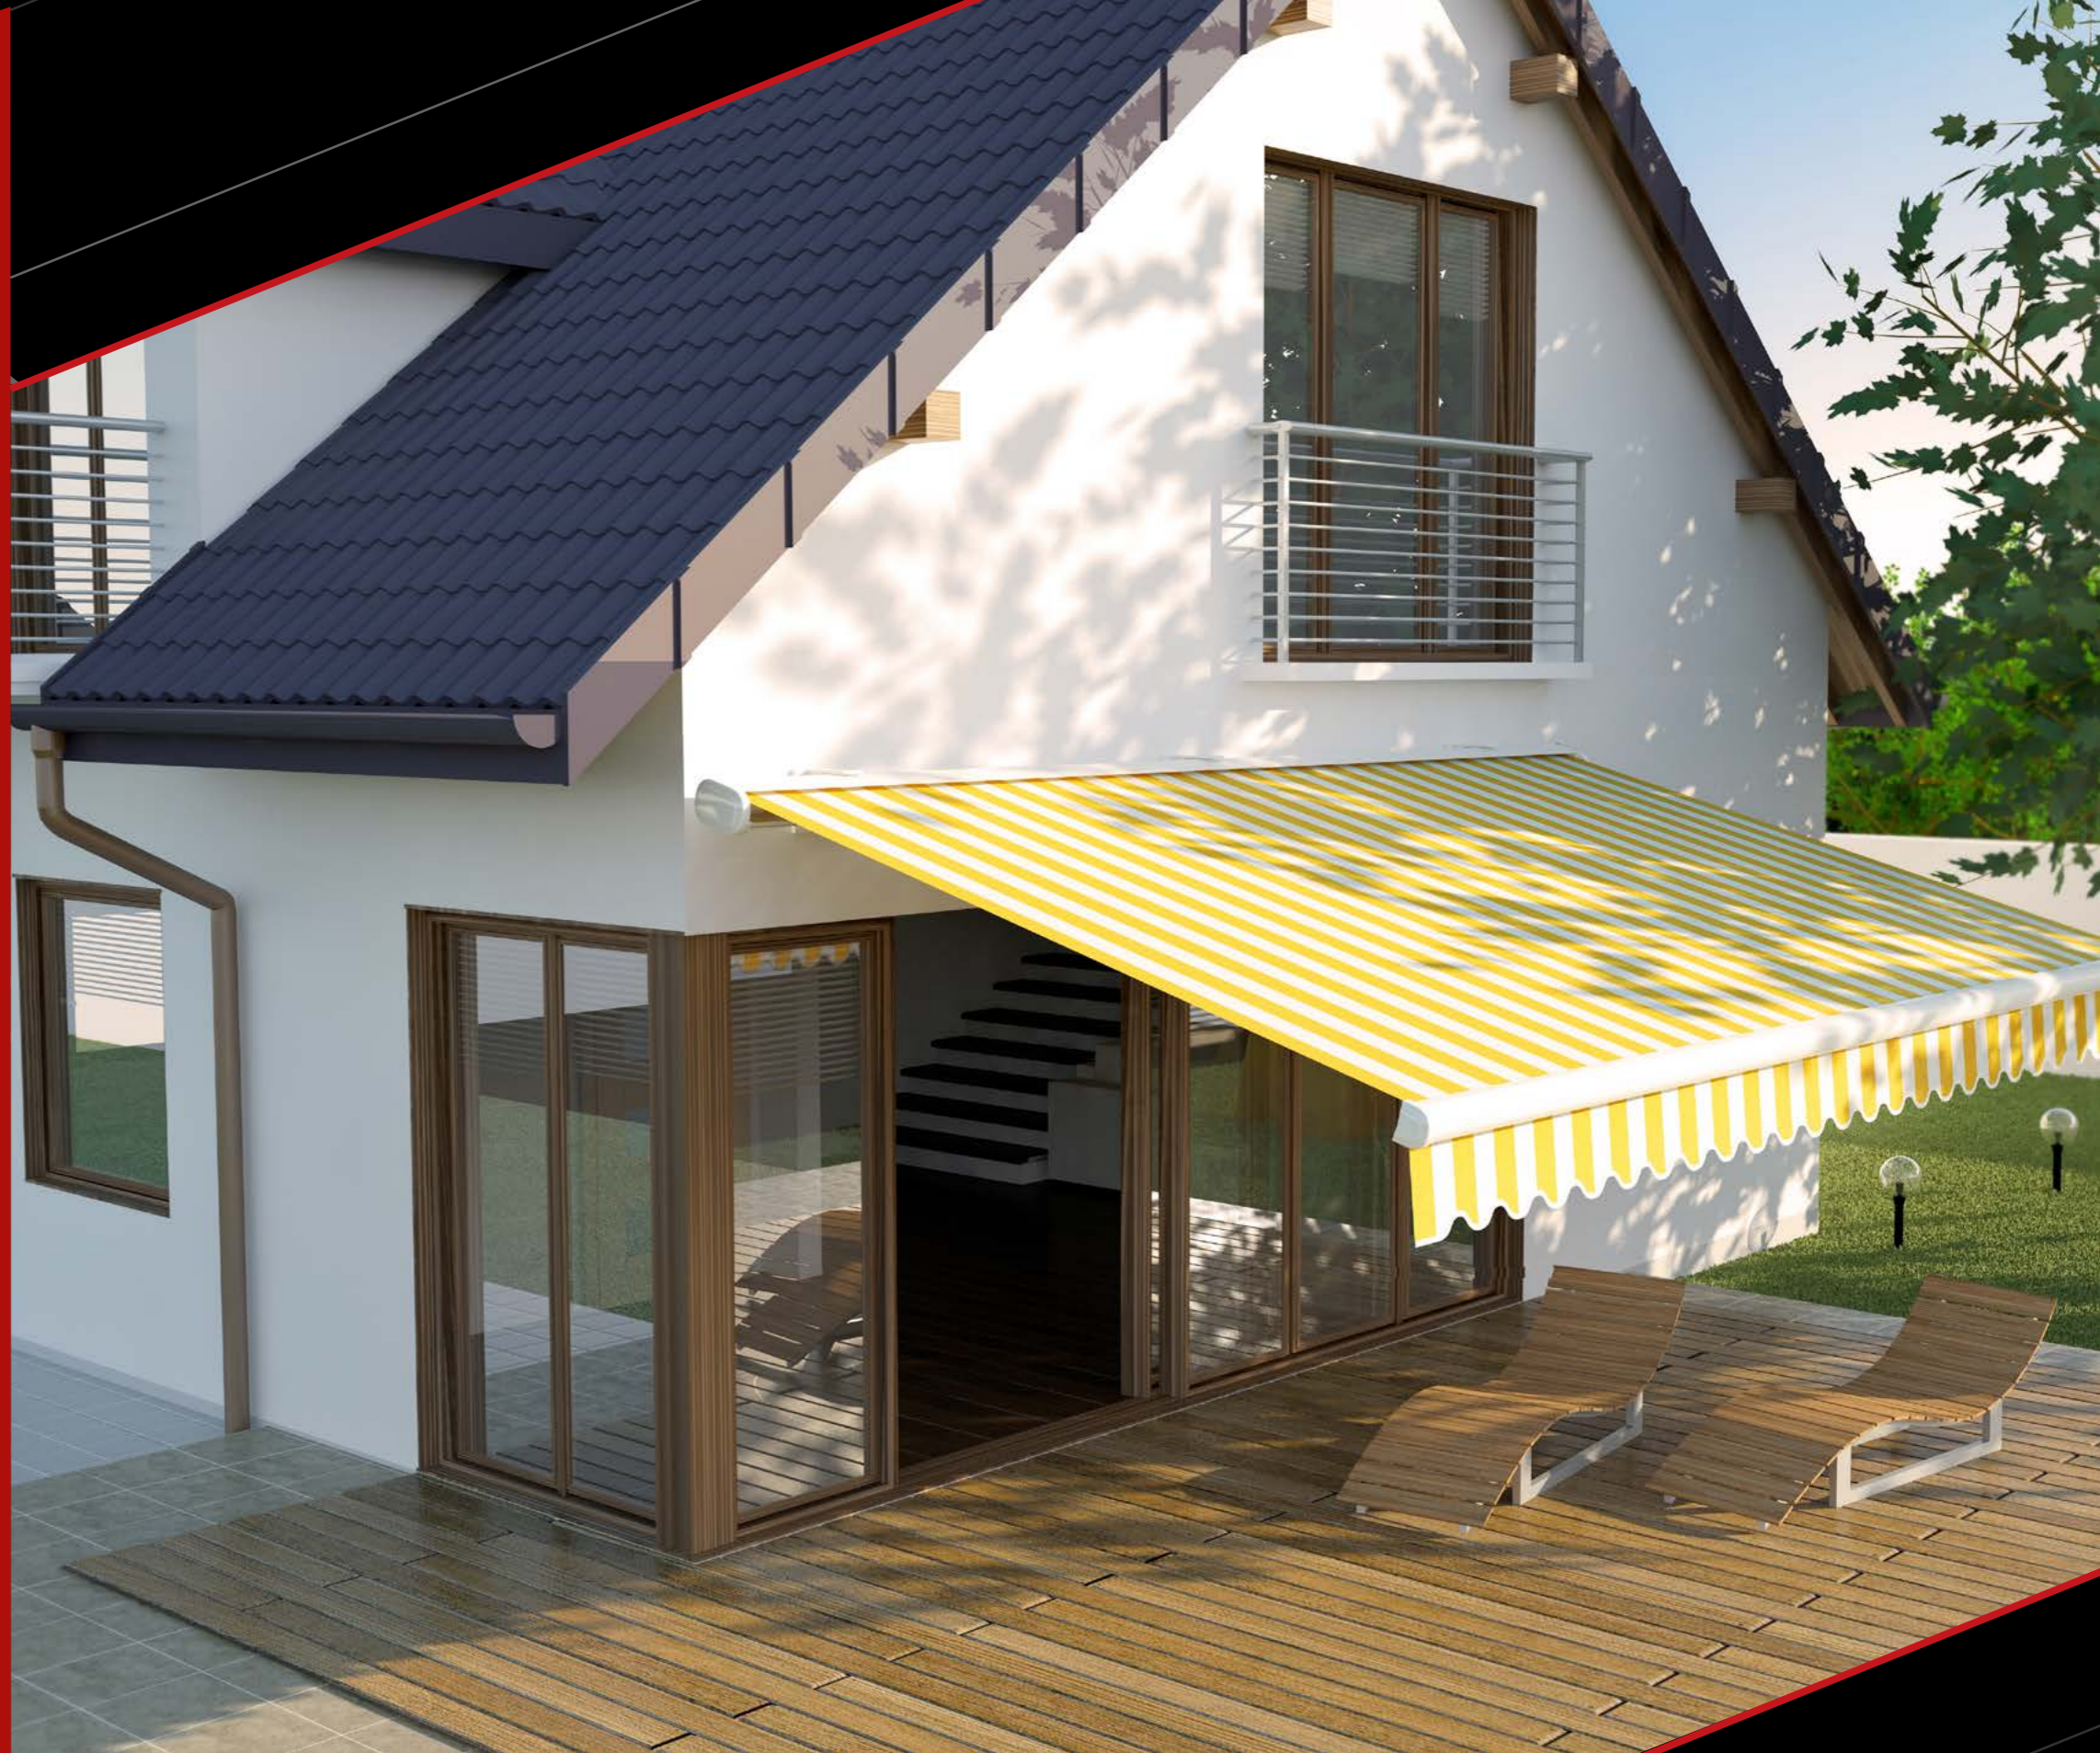

Kasetli Tente

Kasetli tente, tam kasetli olması sebebiyle tente de maximum koruma sağlar ve bu sayede özellikle kış boyunca çalışma mekanizmasını doğa şartlarından tam korur. Dilerseniz uzaktan kumanda ile veya Rüzgar&Güneş sensörü ile açılıp kapanabilir.

Cassette Awning

The cassette awning provides maximum protection as it is fully cassette and thus protects the working mechanism from natural conditions, especially during the winter. If you wish you can turn it on and off with a remote control or it can be turned on and off with a Wind & Sun sensor automatically.

مظلة كاسيت

توفر مظلة الكاسيت حماية قصوى في المظلات لأنها عبارة عن كاسيت تام، وتقوم بحماية آلية التشغيل من الظروف الطبيعية تماماً ولاسيما طوال فصل الصيف بفضل هذه الخاصية التي تتمتع بها. ومن الممكن تشغيله بواسطة جهاز التحكم من بعد أو تشغيله وإيقافه عن طريق جهاز استشعار الشمس والرياح حسب الرغبة.