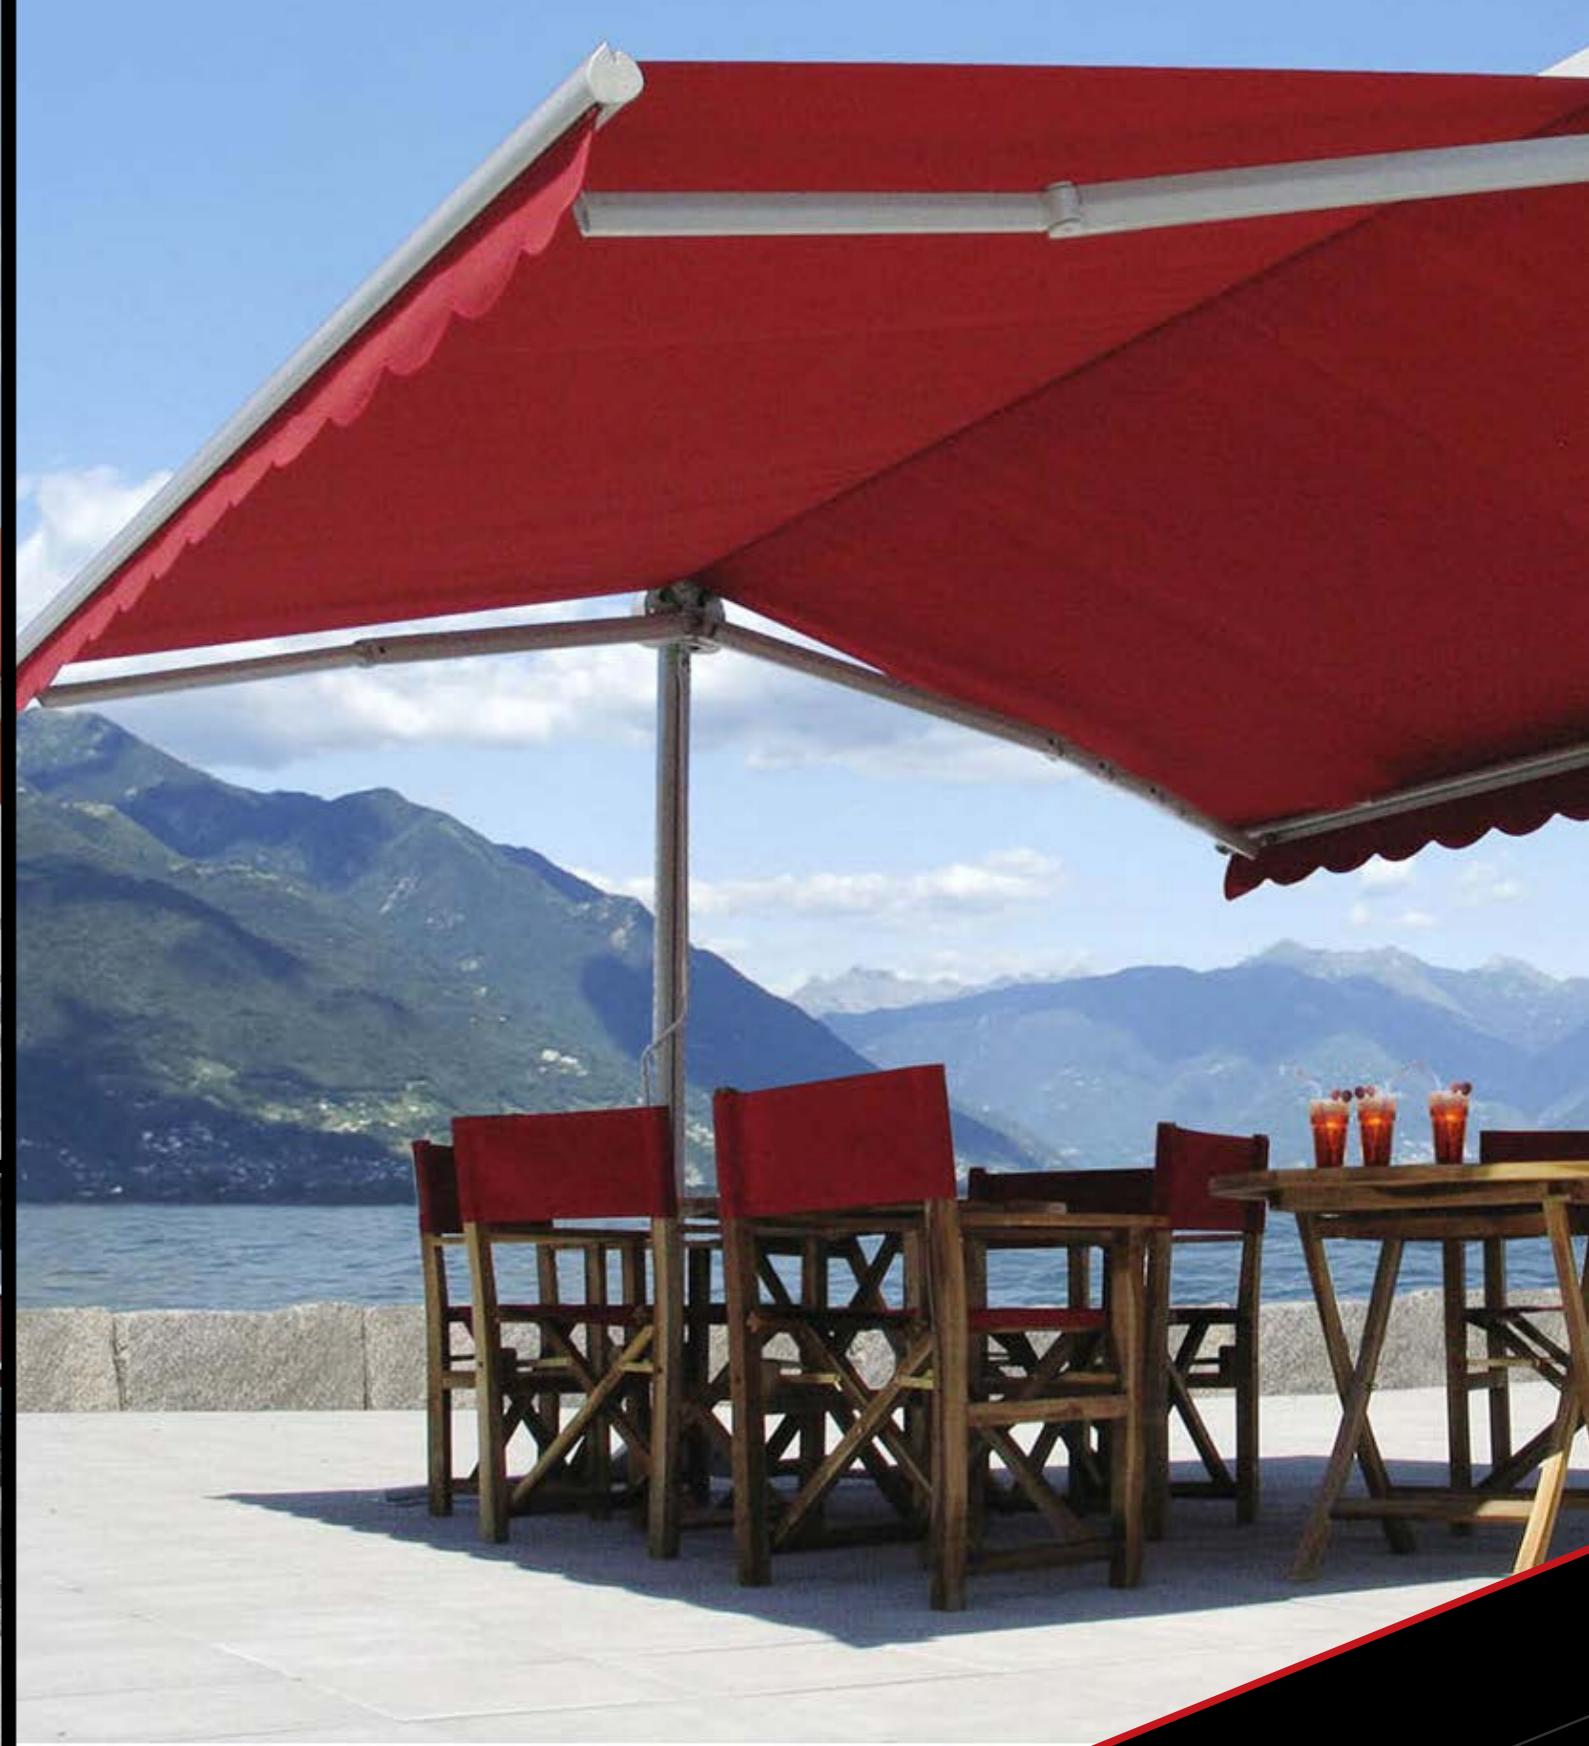

Pergosis®

Kartal Tente
Eagle Awning
مظلة الصقر